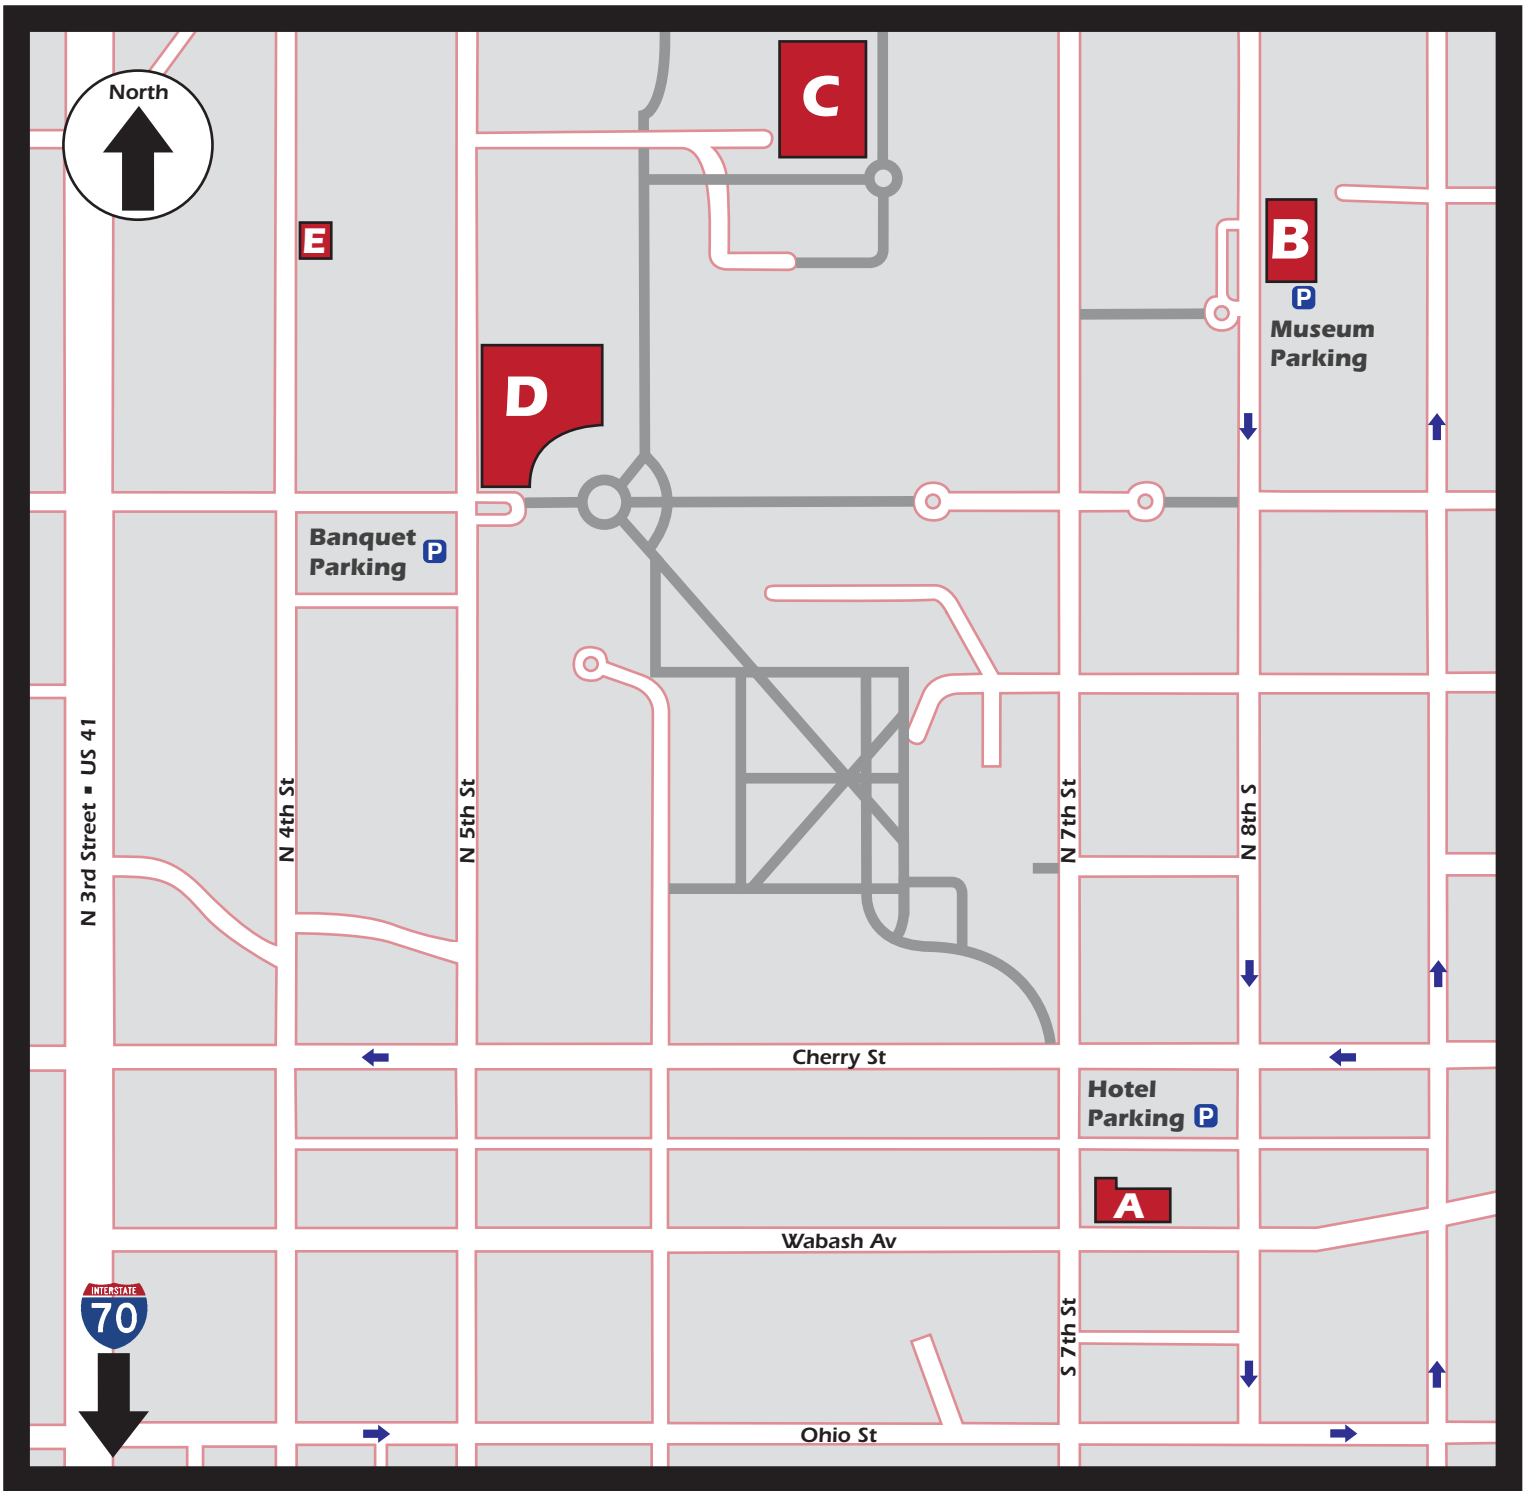

Eugene V. Debs Banquet ■ Events Area Map

Key to Event Locations

- A Hilton Garden Inn Hotel
- B Eugene V. Debs Historic Home and Museum
- C ISU Cunningham Memorial Library
- D Sycamore Banquet Center
- E Debs Childhood Home Monument Site